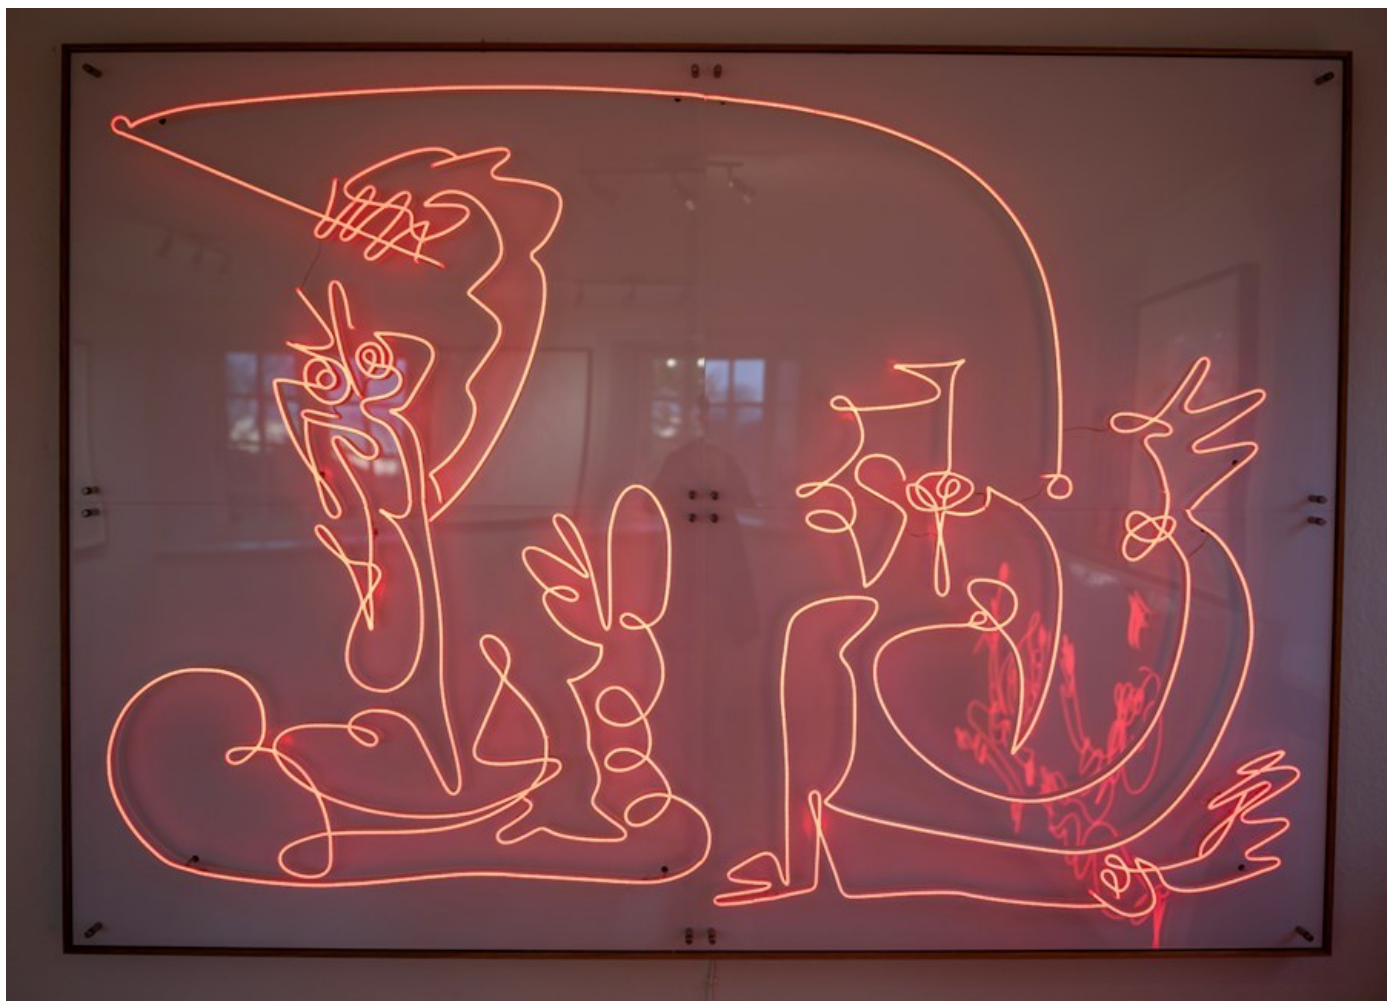

Michael Ahlefeldt

Born 1965, Denmark - Lives and works in Egeskov, Denmark

GALLERY POULSEN
CONTEMPORARY FINE ARTS - COPENHAGEN

"Den standhaftige tinsoldat og konen", 2025, Light installation, 110 x 88 cm, 43 x 34 in

Michael Ahlefeldt

Born 1965, Denmark - Lives and works in Egeskov, Denmark

GALLERY POULSEN
CONTEMPORARY FINE ARTS - COPENHAGEN

"En blomst gør underværker" 2023, LED light, plexiglass, PVC & oak frame - Edition of 5, 158 x 136 cm, 62 x 53,5 in

Michael Ahlefeldt

Born 1965, Denmark - Lives and works in Egeskov, Denmark

GALLERY POULSEN
CONTEMPORARY FINE ARTS - COPENHAGEN

"At fiske for opmærksomhed" 2023, LED light, plexiglass, PVC & oak frame - Edition of 5, 156 x 220 cm, 61,5 x 86,5 in